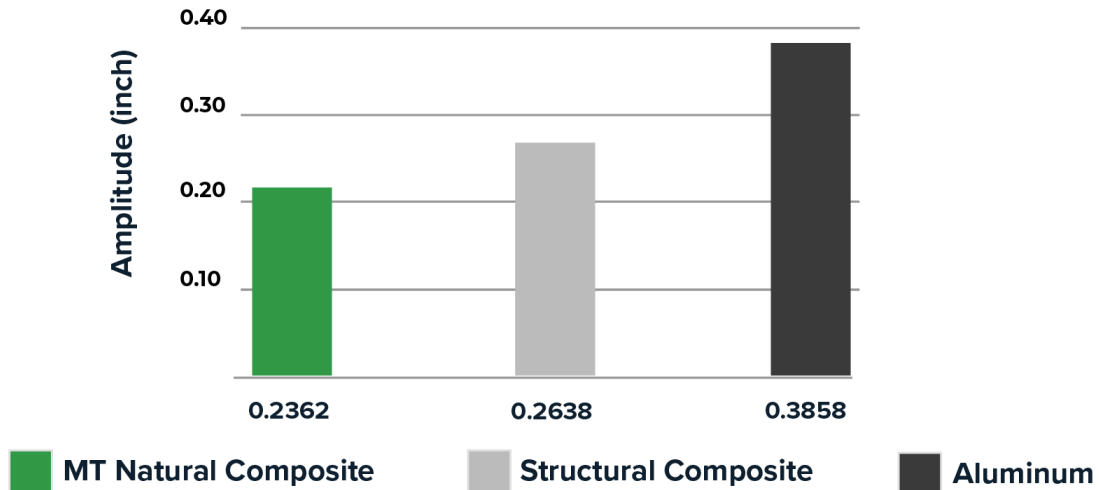

# Vibration Comparison

*Deflection with the same stimulation, but different prop material*

***Call our MT Prop Specialists!***

**(866) 717-1117**

or go to [Flight-Resource.com/Proposal-Request-Form/](https://Flight-Resource.com/Proposal-Request-Form/)